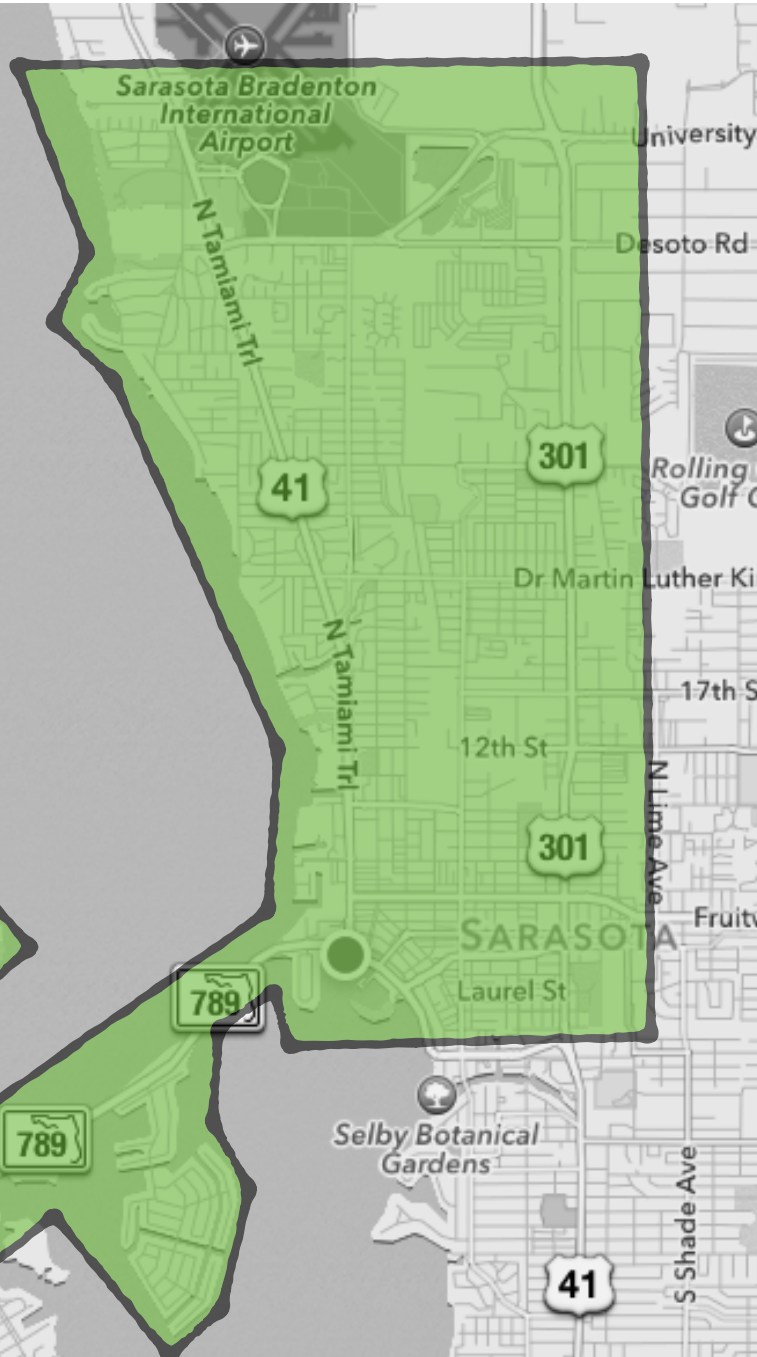

# CONCIERGE SHUTTLE SCHEDULE

DESIGNATED  
SHUTTLE  
AREA

## DAILY SCHEDULE

9:00AM	DEPART
10:30AM	DEPART/PICK UP
11:30AM	DEPART/PICK UP
12:30PM	DEPART/PICK UP
1:30PM	DEPART/PICK UP
4:15PM	DEPART/PICK UP

FRIDAY & SATURDAY  
PAST 5:00PM BY REQUEST ONLY

**CALL (941) 365-4232 EXT. 3  
TO RESERVE A SHUTTLE RIDE**